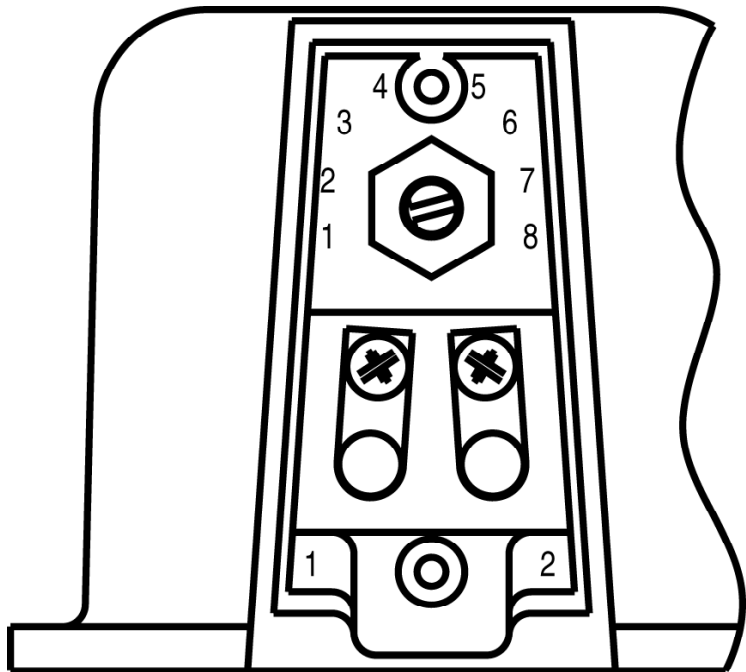

Volume Position Setting For EZ Series Horns

Volume Setting	HS7EZ	HS15EZ	HS30EZ
Position #1	0.47 watts	0.5 watts	0.9 watts
Position #2	0.94 watts	0.9 watts	1.9 watts
Position #3	1.87 watts	1.9 watts	3.8 watts
Position #4	3.75 watts	3.8 watts	7.5 watts
Position #5	7.5 watts	7.5 watts	15 watts
Position #6	Not Used	15 watts	30 watts
Position #7	Not Used	15 watts	30 watts
Position #8	Not Used	Not Used	Not Used