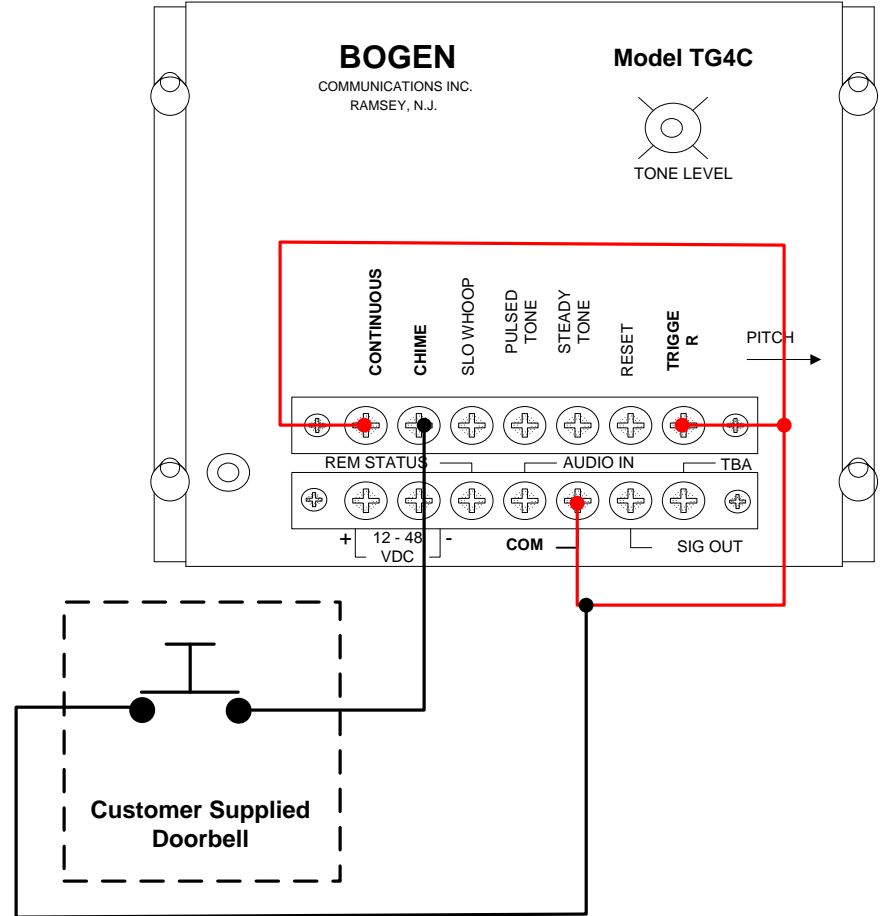

# TG4C Configurations

In this configuration the TG4C will sound for approx. 3 seconds when the Doorbell is pressed

In this configuration the TG4C will sound for as long as the the Doorbell is pressed