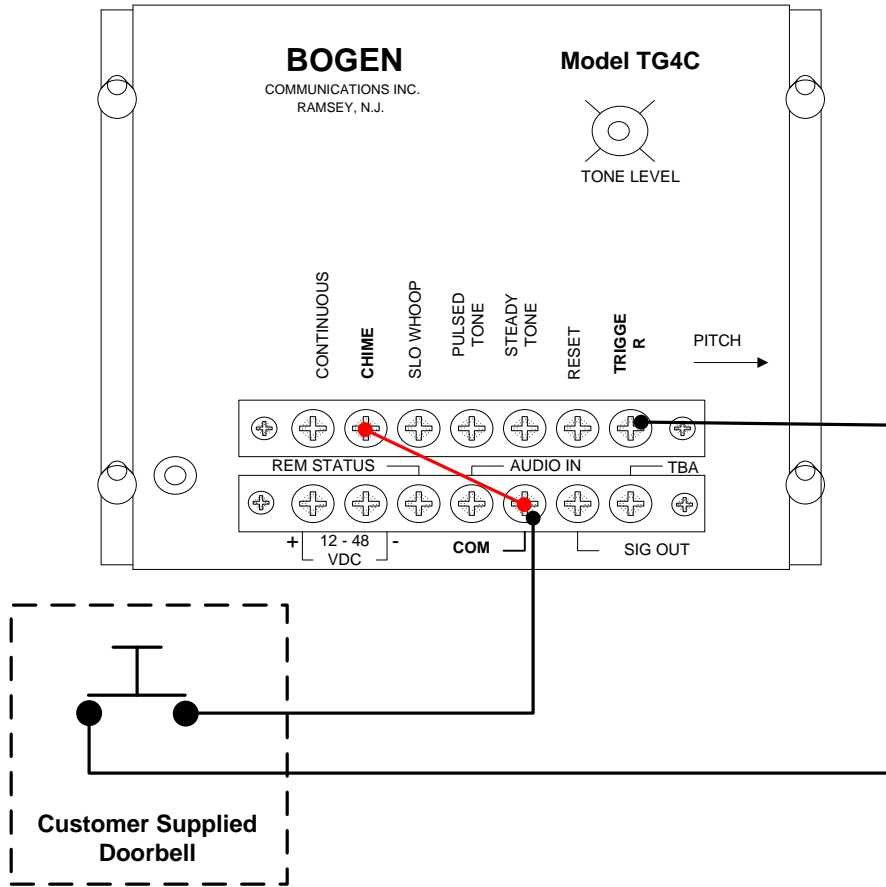

# TG4C Configurations

In this configuration the TG4C will sound for approx. 3 seconds when the Doorbell is pressed

In this configuration the TG4C will sound for as long as the the Doorbell is pressed