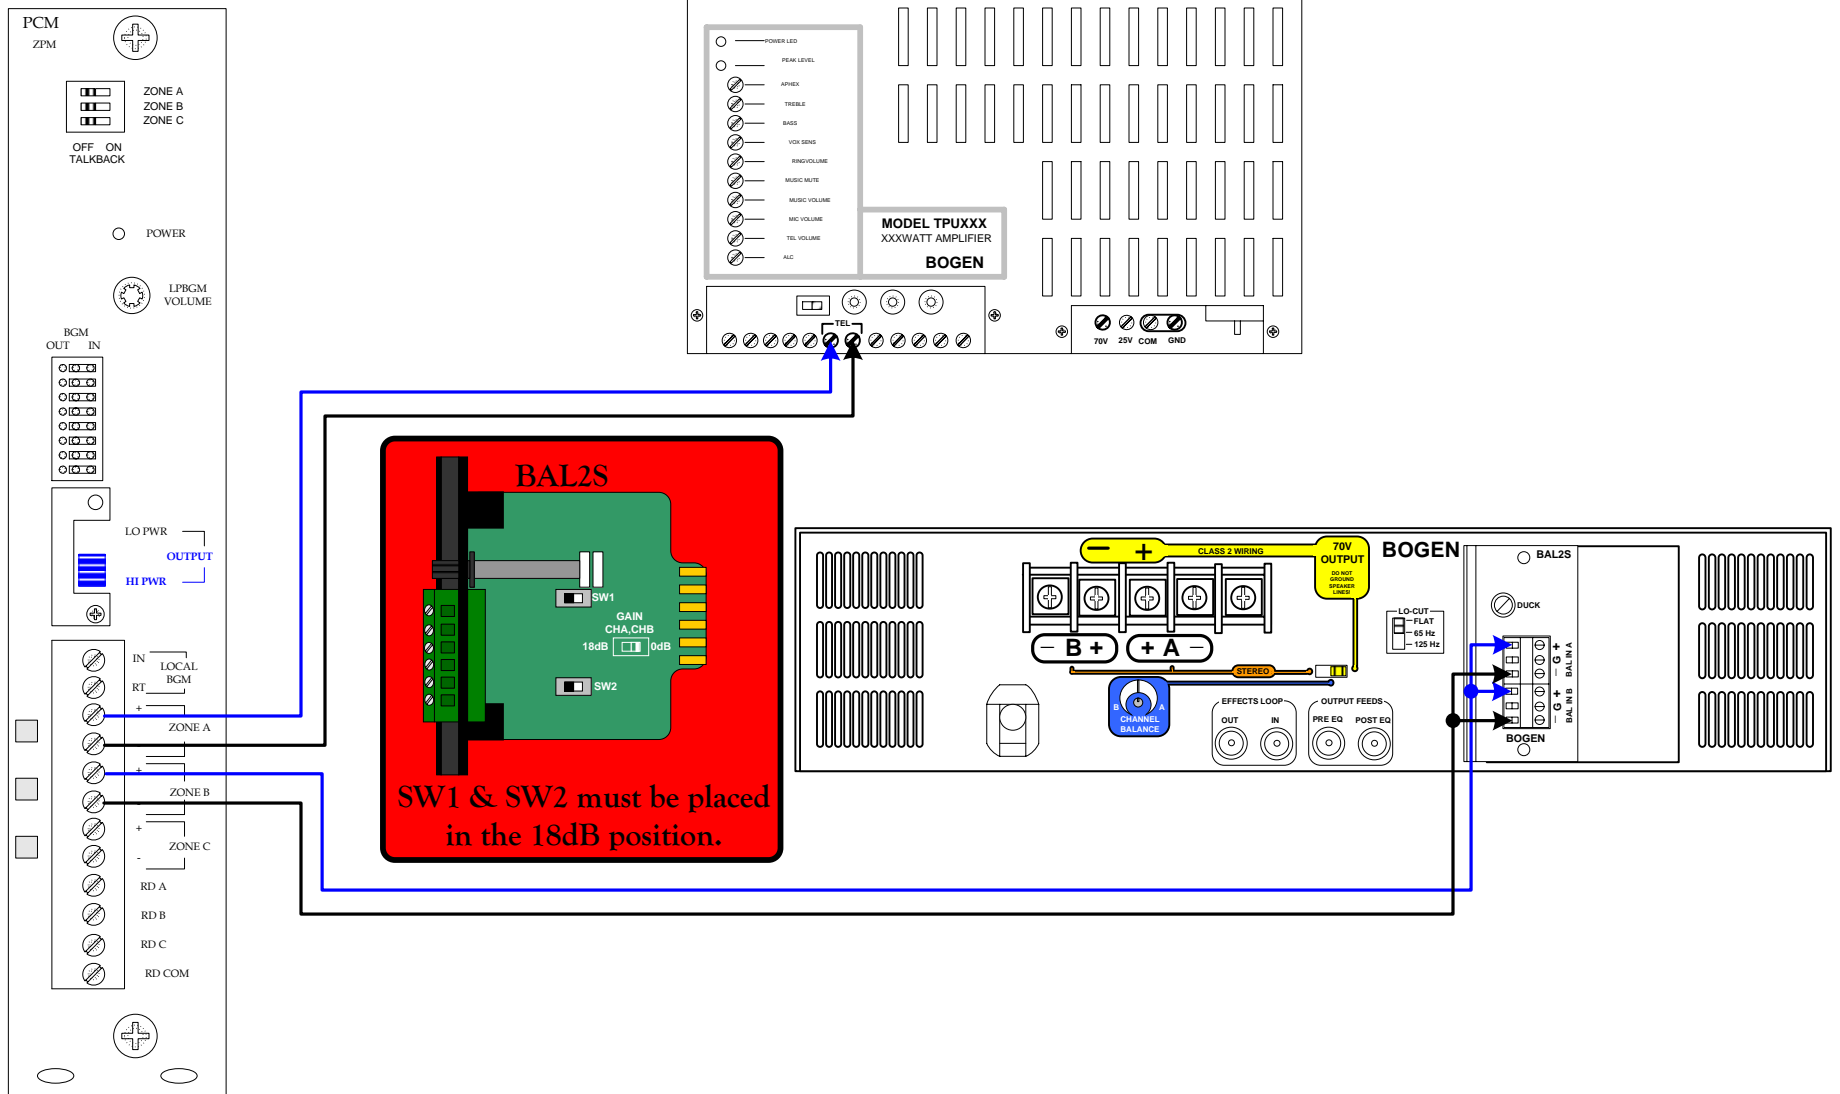

PCM-ZPM to TPU and M-Class Amplifiers

For general reference only. For technical support, call 1-800-999-2809.

©2007 Bogen Communications, Inc.