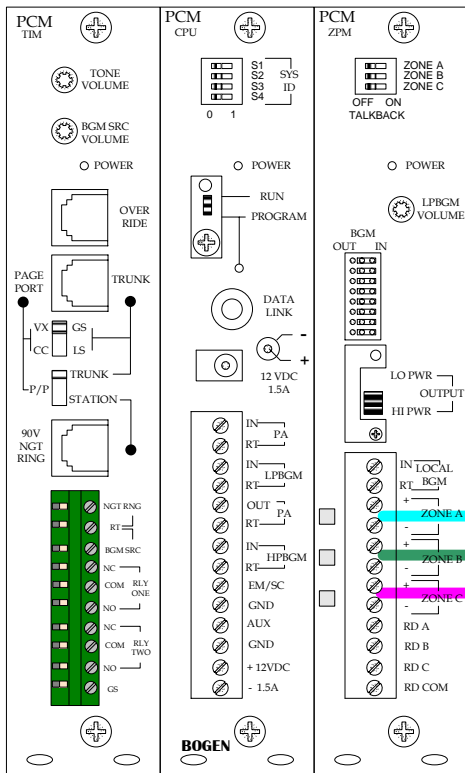

PCM2000 w/ New PCMTIM TO VOIP AND LAN TO REMOTE AMPLIFIERS

PCM2000 New PCMTIM

MVP810BG

MVP130BG

MVP130BG

MVP130BG

AMPLIFIERS AND VOIPS IN REMOTE BUILDINGS