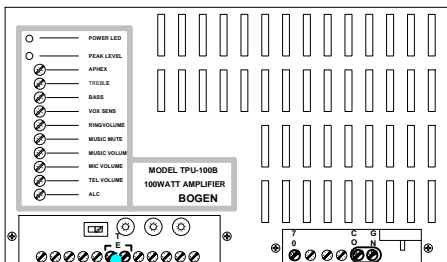

PCM2000 w/ New PCMTIM TO VOIP AND LAN TO REMOTE AMPLIFIERS

PCM2000 New PCMTIM

MVP810BG

MVP130BG

MVP130BG

MVP130BG

AMPLIFIERS AND VOIPS IN REMOTE BUILDINGS