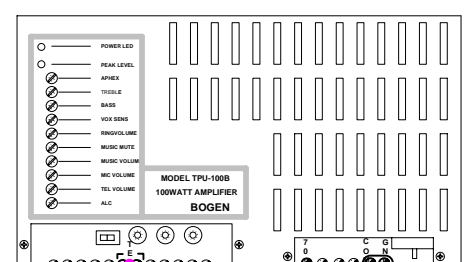

PCM2000 w/ New PCMTIM TO VOIP AND LAN TO REMOTE AMPLIFIERS

PCM2000 New PCMTIM

MVP810BG

MVP130BG

MVP130BG

MVP130BG

AMPLIFIERS AND VOIPS IN REMOTE BUILDINGS