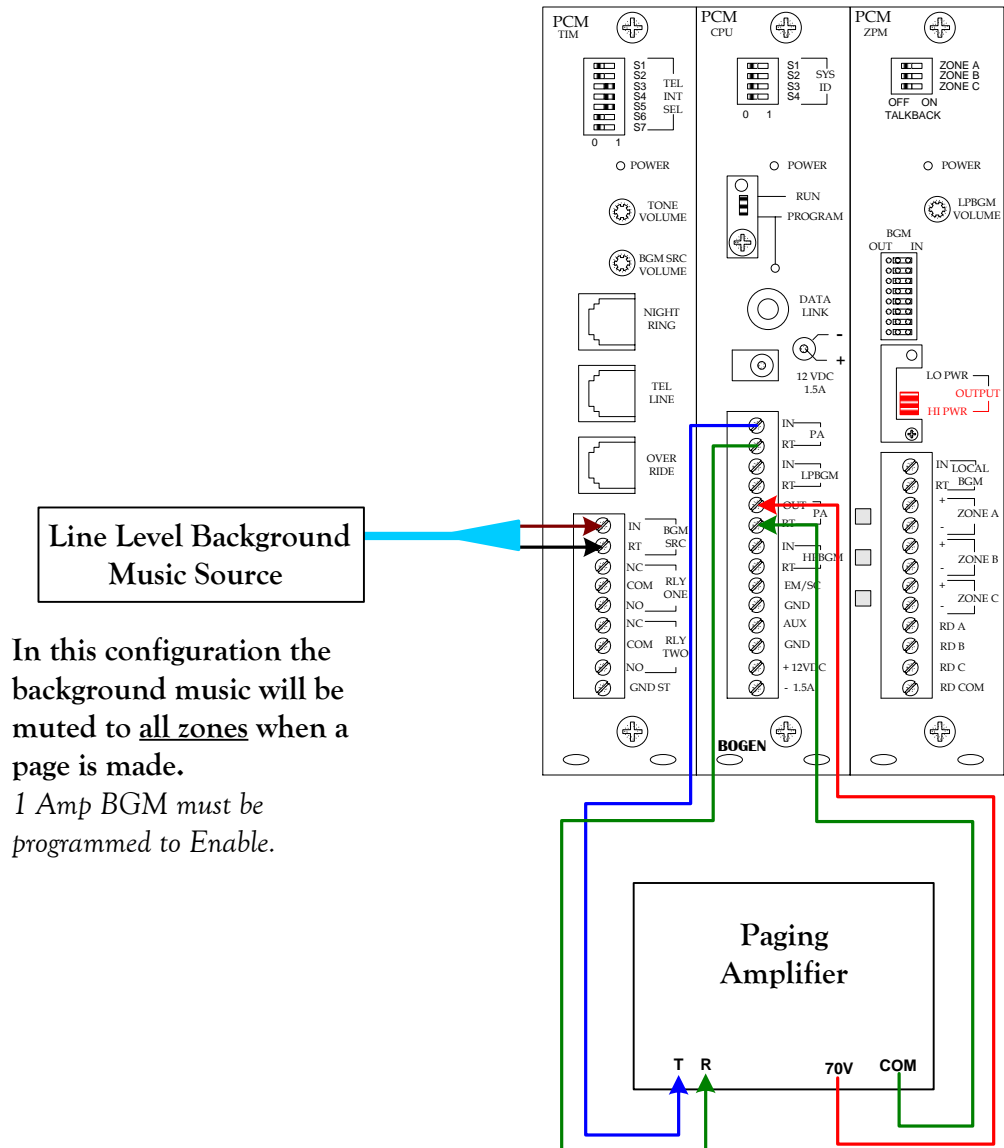

Background Music PCM2000 HI PWR #1

In this configuration the background music will be muted only to the zone being paged.

Background Music PCM2000 HI PWR #2

Background Music PCM2000 LO PWR #2

Line Level Background Music Source

In this configuration the background music will be muted to all zones when a page is made.

1 Amp BGM must be programmed to Enable.