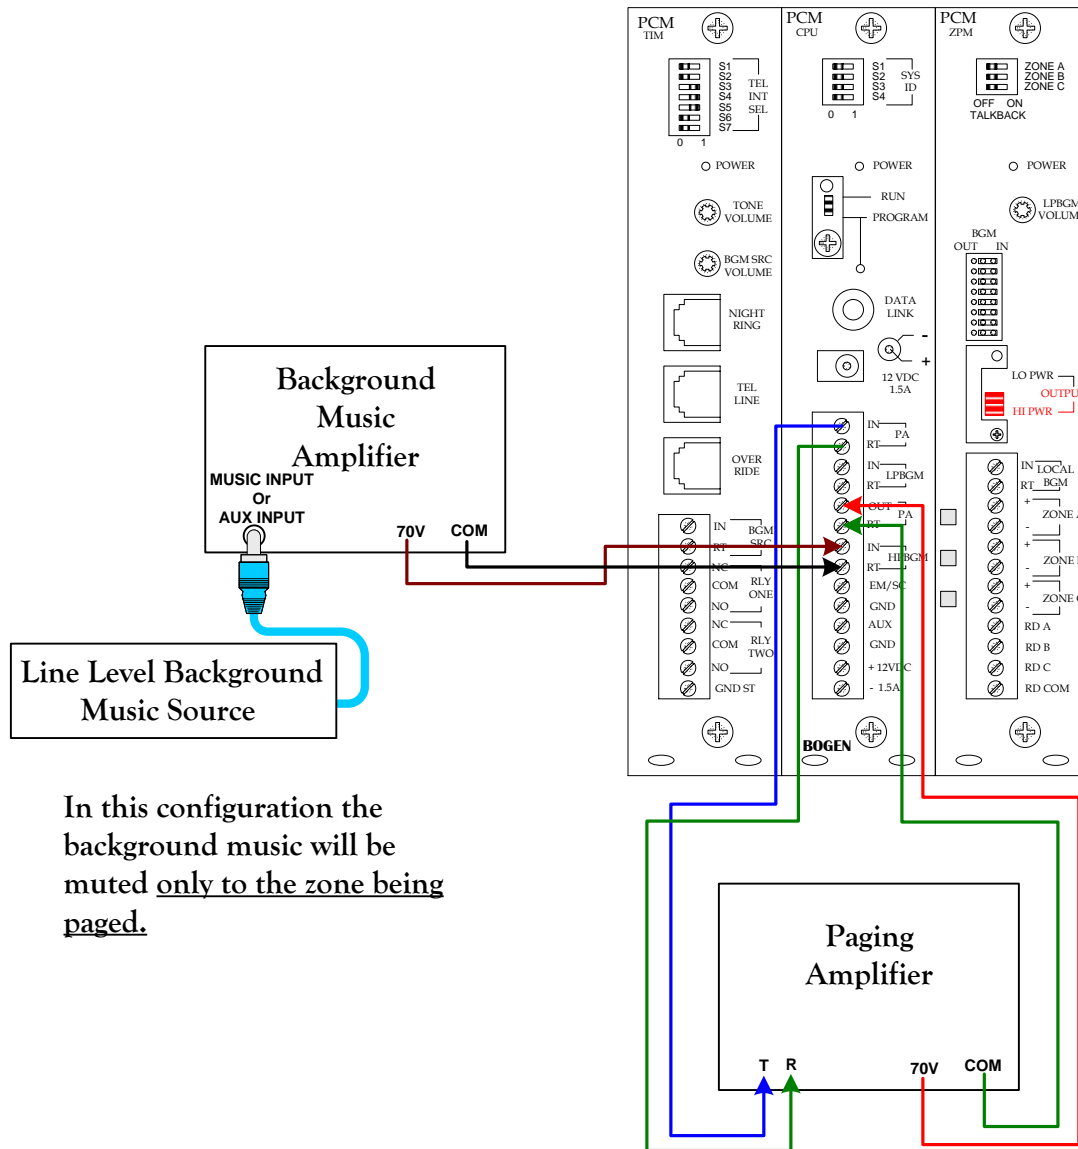

Background Music PCM2000 HI PWR #1

In this configuration the background music will be muted only to the zone being paged.

Background Music PCM2000 HI PWR #2

Background Music PCM2000 LO PWR #2

Line Level Background Music Source

In this configuration the background music will be muted to all zones when a page is made.

1 Amp BGM must be programmed to Enable.