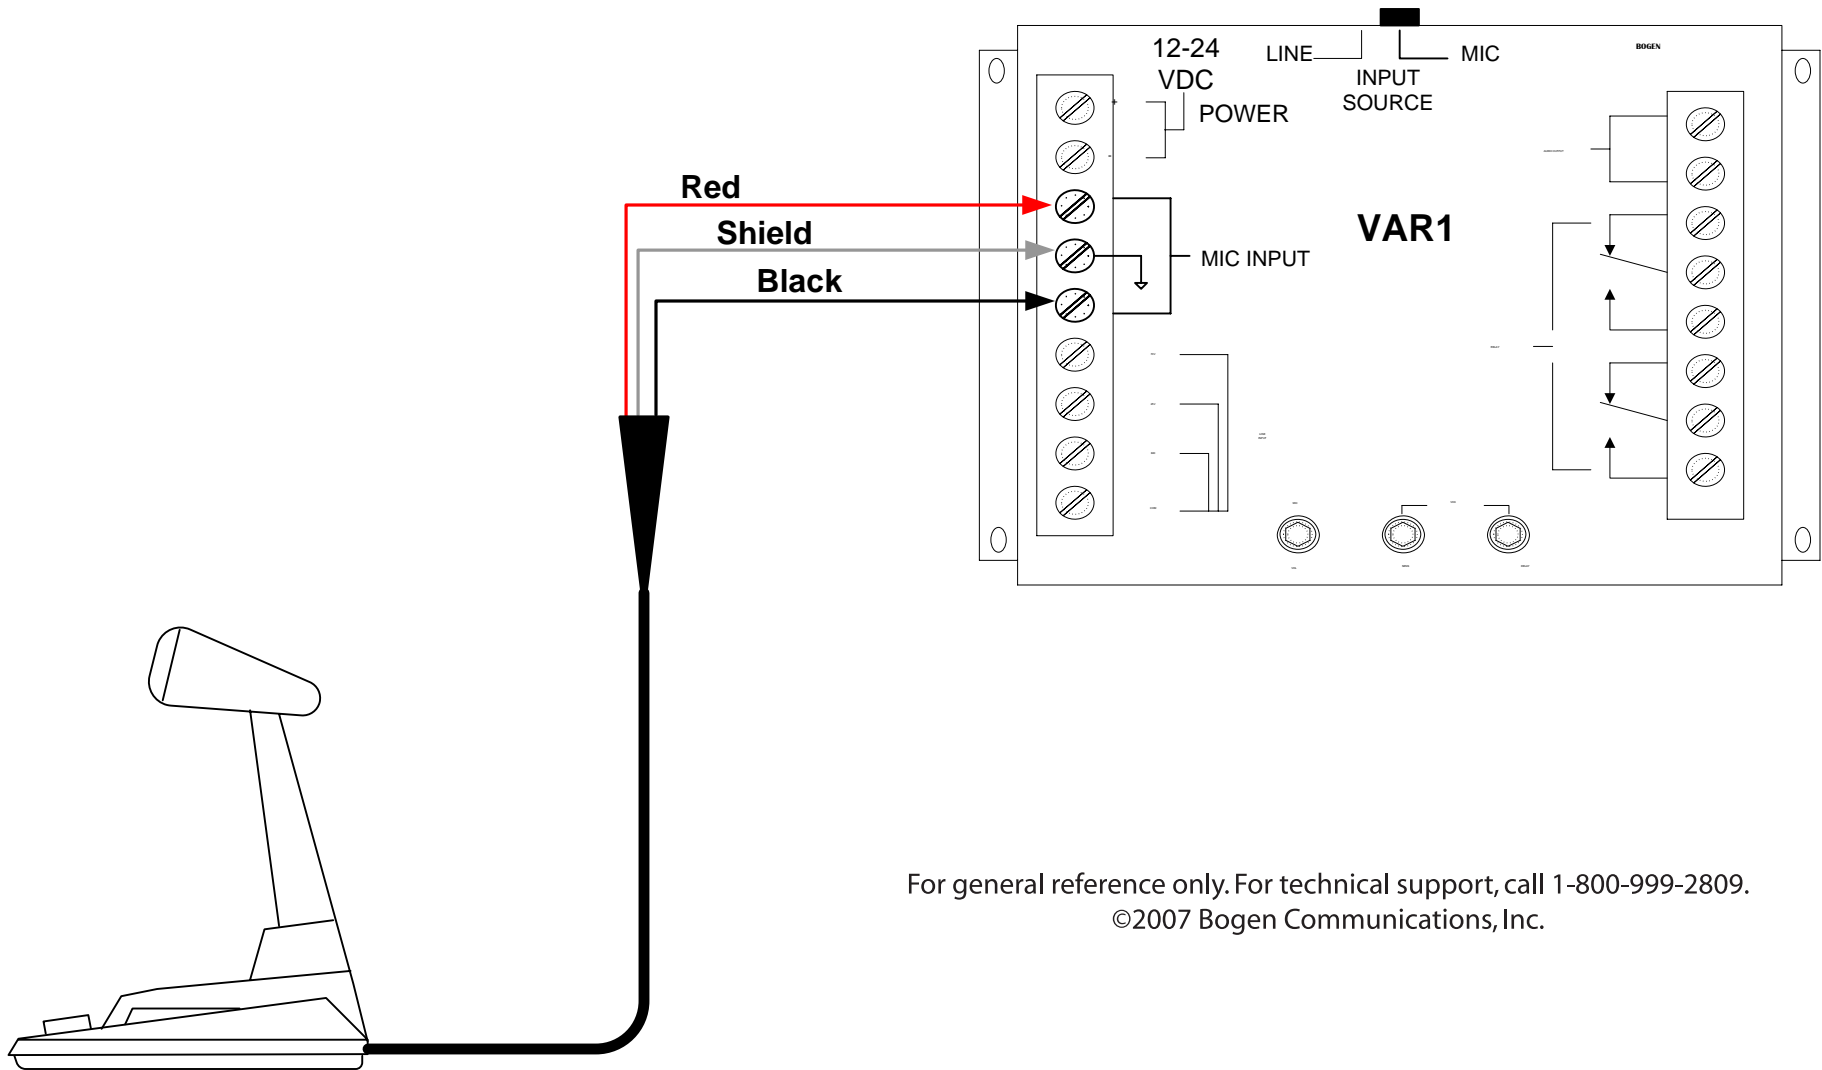

MBS1000A to VAR1

For general reference only. For technical support, call 1-800-999-2809.
©2007 Bogen Communications, Inc.