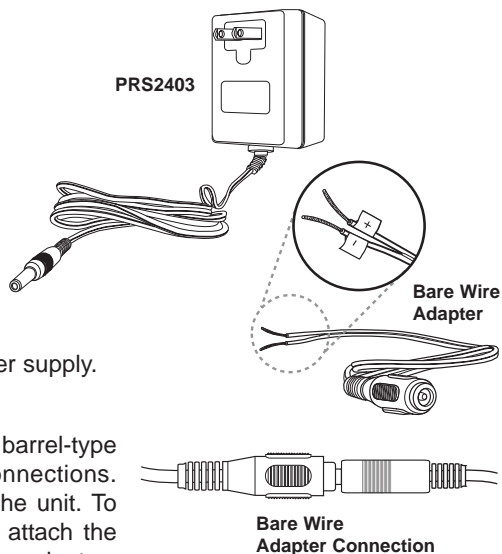

# 24V Power Supply

## Model PRS2403

### Description

The PRS2403 is a 24V DC, 300 mA power supply.

### Installation

The PRS2403 can be connected to both barrel-type connections or screw terminal connections. The barrel-type connector is integral to the unit. To connect to a screw terminal connection, attach the PRS2403 barrel connector to the bare wire adapter.