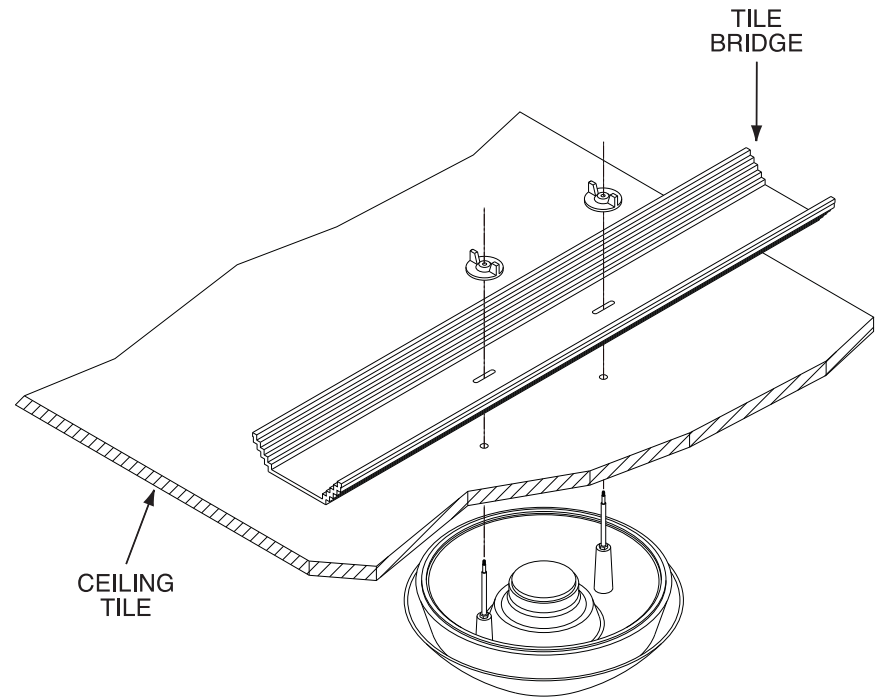

Model: SMTB

Tile Bridge for Easy Install® Speakers

(4-3/8" W x 1-1/4" H x 23-3/4" D)

ASM1 SPEAKER

SM1EZ/4T SPEAKER

BOGEN®
COMMUNICATIONS, INC.
50 Spring Street, Ramsey, New Jersey 07446
Tel. 201-934-8500, Fax: 201-934-9832
Web Site: www.bogen.com