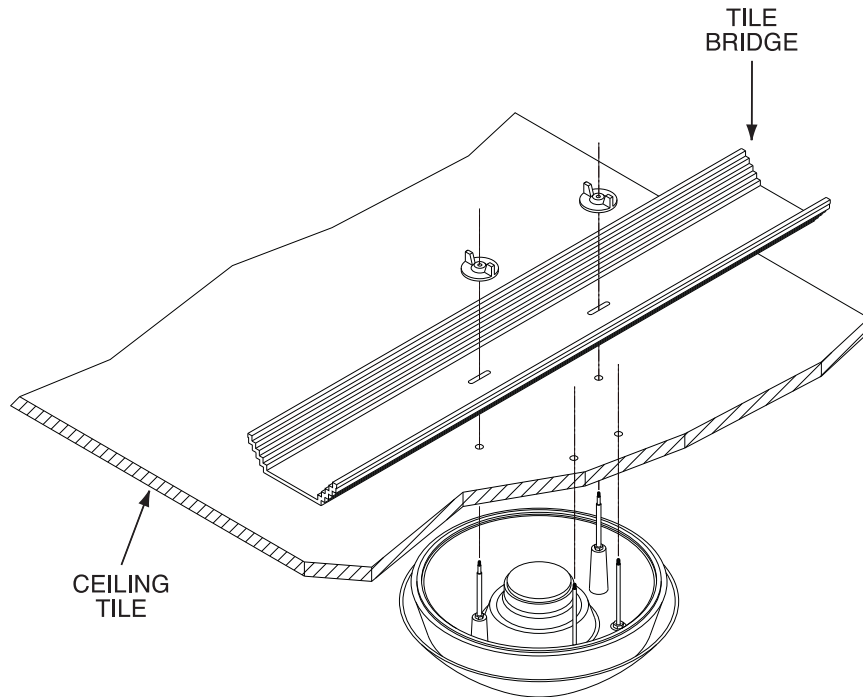

Model: SMTB

Tile Bridge for Easy Install® Speakers

(4-3/8" W x 1-1/4" H x 23-3/4" D)

ASM1 SPEAKER

SM1EZ/4T SPEAKER

BOGEN®
COMMUNICATIONS, INC.
50 Spring Street, Ramsey, New Jersey 07446
Tel. 201-934-8500, Fax: 201-934-9832
Web Site: www.bogen.com